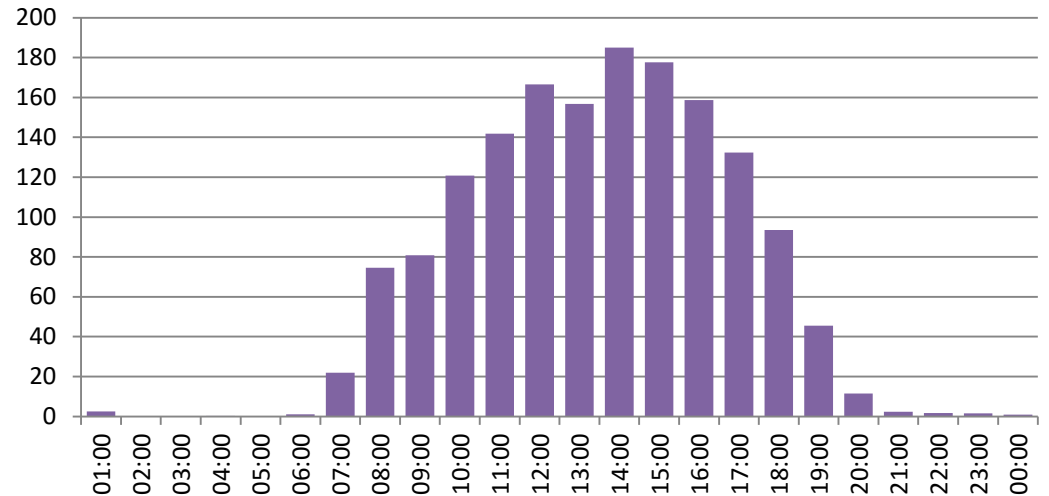

Location: EH4 1PL

Start: 00:00 Weds 23/09/2015

Finish: 12:00 Tues 29/09/2015

7\* day count total 5161

\*Count terminated at midday on 29/09

Daily average pedestrian passes (per hour)

# Living Streets Scotland pedestrian count data

Hour ending	01:00	02:00	03:00	04:00	05:00	06:00	07:00	08:00	09:00	10:00	11:00	12:00	13:00	14:00	15:00	16:00	17:00	18:00	19:00	20:00	21:00	22:00	23:00	00:00	Total
Day1 (Weds)	0	0	0	0	0	0	0	0	0	0	0	0	0	0	114	39	35	12	11	5	5	12	1	2	236
Day2 (Thurs)	0	0	0	0	0	0	0	11	51	43	28	48	60	47	33	18	19	14	14	6	3	0	2	0	397
Day3 (Fri)	0	0	1	0	0	0	1	7	45	51	47	37	62	54	43	37	21	9	12	3	2	4	2	0	438
Day4 (Sat)	1	0	0	0	0	2	0	0	9	26	33	37	41	38	70	59	32	11	5	0	2	7	1	2	376
Day5 (Sun)	0	0	0	0	0	0	0	0	16	41	105	125	186	188	201	155	77	7	3	5	1	2	2	2	1116
Day6 (Mon)	0	0	0	0	0	0	1	8	43	41	35	47	38	55	54	58	39	24	22	7	8	5	0	1	486
Day7 (Tues)	1	0	0	1	0	0	1	15	58	33	59	60	63	74	50	42	34	19	17	8	2	1	1	1	540
Weekday average	0	0	0	0	0	0	1	8	39	34	34	38	45	46	59	39	30	16	15	6	4	4	1	1	419
Weekend average	1	0	0	0	0	1	0	0	13	34	69	81	113	113	136	107	55	9	4	3	2	5	2	2	746
Daily average	0	0	0	0	0	0	0	6	32	34	44	51	64	65	81	58	37	14	12	5	3	4	1	1	513
7 day total	2	0	1	1	0	2	3	41	222	235	307	354	450	456	565	408	257	96	84	34	23	31	9	8	3589