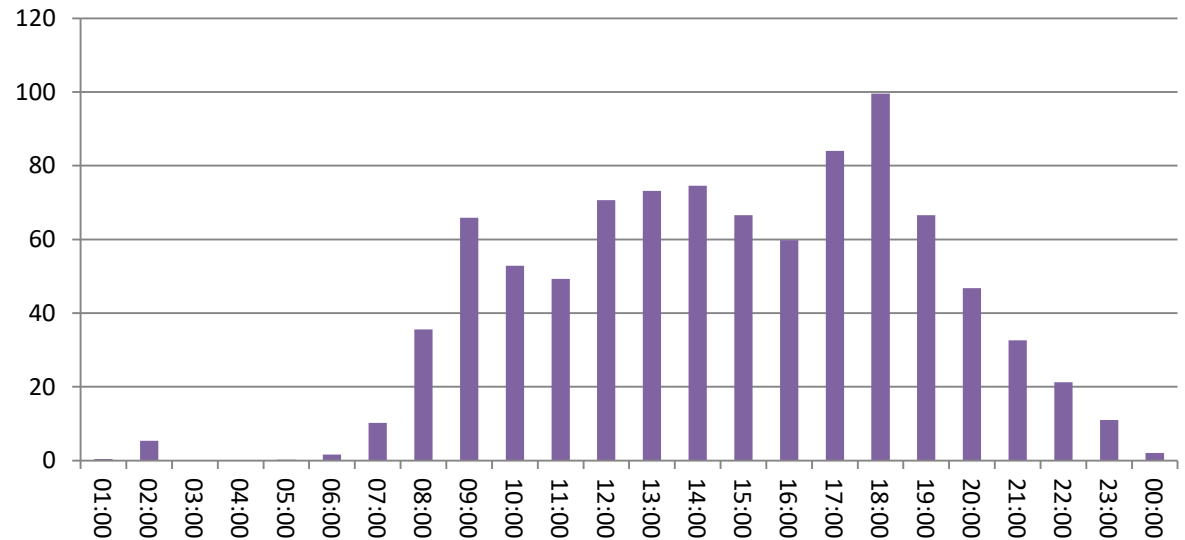

Location: EH4 1PL

Start: 00:00 Weds 16/03/2016

Finish: 12:00 Tues 22/03/2016

7 day count total 8870

Daily average pedestrian passes (per hour)

# Living Streets Scotland pedestrian count data

Hour ending	01:00	02:00	03:00	04:00	05:00	06:00	07:00	08:00	09:00	10:00	11:00	12:00	13:00	14:00	15:00	16:00	17:00	18:00	19:00	20:00	21:00	22:00	23:00	00:00	Total
Day1 (Weds)	0	0	0	0	1	1	6	33	55	52	48	86	71	77	73	54	77	117	89	47	18	15	9	1	<b>930</b>
Day2 (Thurs)	0	1	0	0	0	1	7	41	73	41	48	52	75	72	86	47	107	125	60	64	56	34	21	6	<b>1017</b>
Day3 (Fri)	0	23	0	0	0	2	13	29	49	41	43	59	60	54	39	83	84	85	44	31	24	27	11	2	<b>803</b>
Day4 (Sat)	0	0	0	0	1	0	2	11	21	46	79	88	103	110	128	121	140	71	83	68	36	19	10	3	<b>1141</b>
Day5 (Sun)	1	0	0	0	0	5	1	4	16	35	120	204	232	242	199	76	48	31	39	31	20	11	9	2	<b>1326</b>
Day6 (Mon)	1	1	0	0	0	3	9	32	76	84	64	97	73	94	74	76	79	93	76	55	37	8	5	1	<b>1039</b>
Day7 (Tues)	1	2	0	0	0	1	16	43	76	46	43	59	87	76	61	39	73	78	64	37	28	22	9	0	<b>861</b>
Weekday average	0	5	0	0	0	2	10	36	66	53	49	71	73	75	67	60	84	100	67	47	33	21	11	2	<b>930</b>
Weekend average	1	0	0	0	1	3	2	8	19	40	100	146	168	176	164	99	94	51	61	50	28	15	10	3	<b>1234</b>
Daily average	0	4	0	0	0	2	8	28	52	49	64	92	100	104	94	71	87	86	65	48	31	19	11	2	<b>1017</b>
7 day total	3	27	0	0	2	13	54	193	366	345	445	645	701	725	660	496	608	600	455	333	219	136	74	15	<b>7118</b>

Location: EH4 1PL

Start: 00:00 Weds 22/06/2016

Finish: 12:00 Tues 28/06/2016

7 day count total 7118

Daily average pedestrian passes (per hour)

Location: EH4 1PL

Start: 00:01 Weds 17/08/2016

Finish: 23:59 Tues 23/08/2016

7 day count total 7920

Daily average pedestrian passes (per hour)