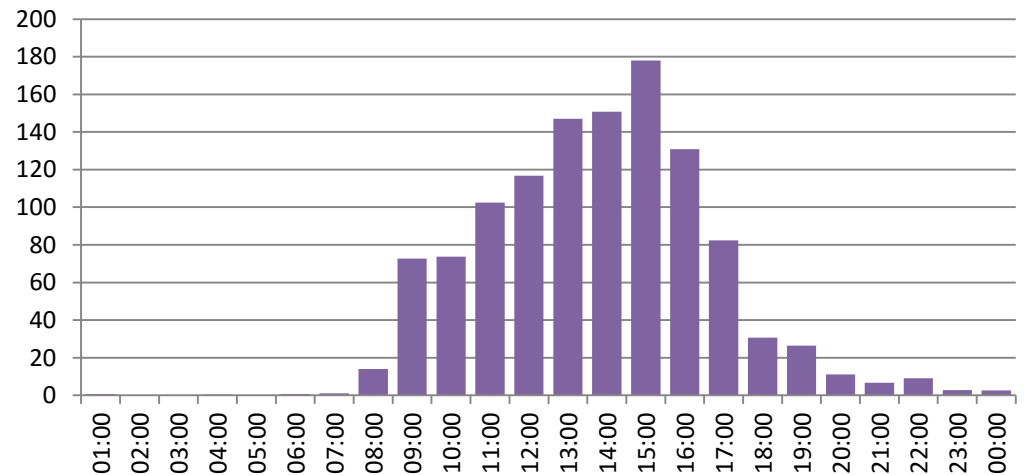

# Living Streets Scotland pedestrian count data

Hour ending	01:00	02:00	03:00	04:00	05:00	06:00	07:00	08:00	09:00	10:00	11:00	12:00	13:00	14:00	15:00	16:00	17:00	18:00	19:00	20:00	21:00	22:00	23:00	00:00	Total
Day1 (Weds)	0	0	0	0	0	0	0	0	0	0	0	0	0	0	114	39	35	12	11	5	5	12	1	2	236
Day2 (Thurs)	0	0	0	0	0	0	0	11	51	43	28	48	60	47	33	18	19	14	14	6	3	0	2	0	397
Day3 (Fri)	0	0	1	0	0	0	1	7	45	51	47	37	62	54	43	37	21	9	12	3	2	4	2	0	438
Day4 (Sat)	1	0	0	0	0	2	0	0	9	26	33	37	41	38	70	59	32	11	5	0	2	7	1	2	376
Day5 (Sun)	0	0	0	0	0	0	0	0	16	41	105	125	186	188	201	155	77	7	3	5	1	2	2	2	1116
Day6 (Mon)	0	0	0	0	0	0	1	8	43	41	35	47	38	55	54	58	39	24	22	7	8	5	0	1	486
Day7 (Tues)	1	0	0	1	0	0	1	15	58	33	59	60	63	74	50	42	34	19	17	8	2	1	1	1	540
Weekday average	0	0	0	0	0	0	1	8	39	34	34	38	45	46	59	39	30	16	15	6	4	4	1	1	419
Weekend average	1	0	0	0	0	1	0	0	13	34	69	81	113	113	136	107	55	9	4	3	2	5	2	2	746
Daily average	0	0	0	0	0	0	0	6	32	34	44	51	64	65	81	58	37	14	12	5	3	4	1	1	513
7 day total	2	0	1	1	0	2	3	41	222	235	307	354	450	456	565	408	257	96	84	34	23	31	9	8	3589

Location: EH4 1PL

Start: 00:00 Weds 02/12/2015

Finish: 12:00 Tues 08/12/2015

7\* day count total 3589

\*Count started 14:00 on 02/12

Daily average pedestrian passes (per hour)